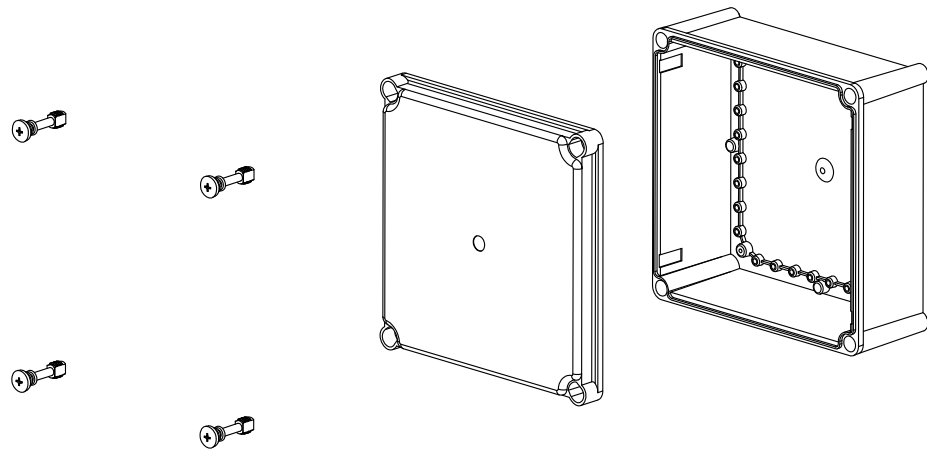

Standard accessories

Name	PCS	Material	Colour
Cover	1	ABS	Gray
Base	1	ABS	Gray
Sealing strip	1	Silicon rubber	Black
Screw	4	PA	Gray

GENERAL TOLERANCE	ANGLE TOLERANCE	PROJECTION	 mm
X. ±0.15	X. ±5°	UNITS	
.X ±0.03	.X ±3°	SHEET SIZE	
.XX ±0.05	.XX ±2°	KLS P/N:	
Draw by: Date	2018-03-10		
Check by: Date	2018-03-10		
SCALE	SHEET	1	OF 1

IP65 Plastic Waterproof
Box Size: 280x280x130mm
L-KLS24-PWP510

KLS
NingBo KLS ELECTRONIC CO.,LTD.